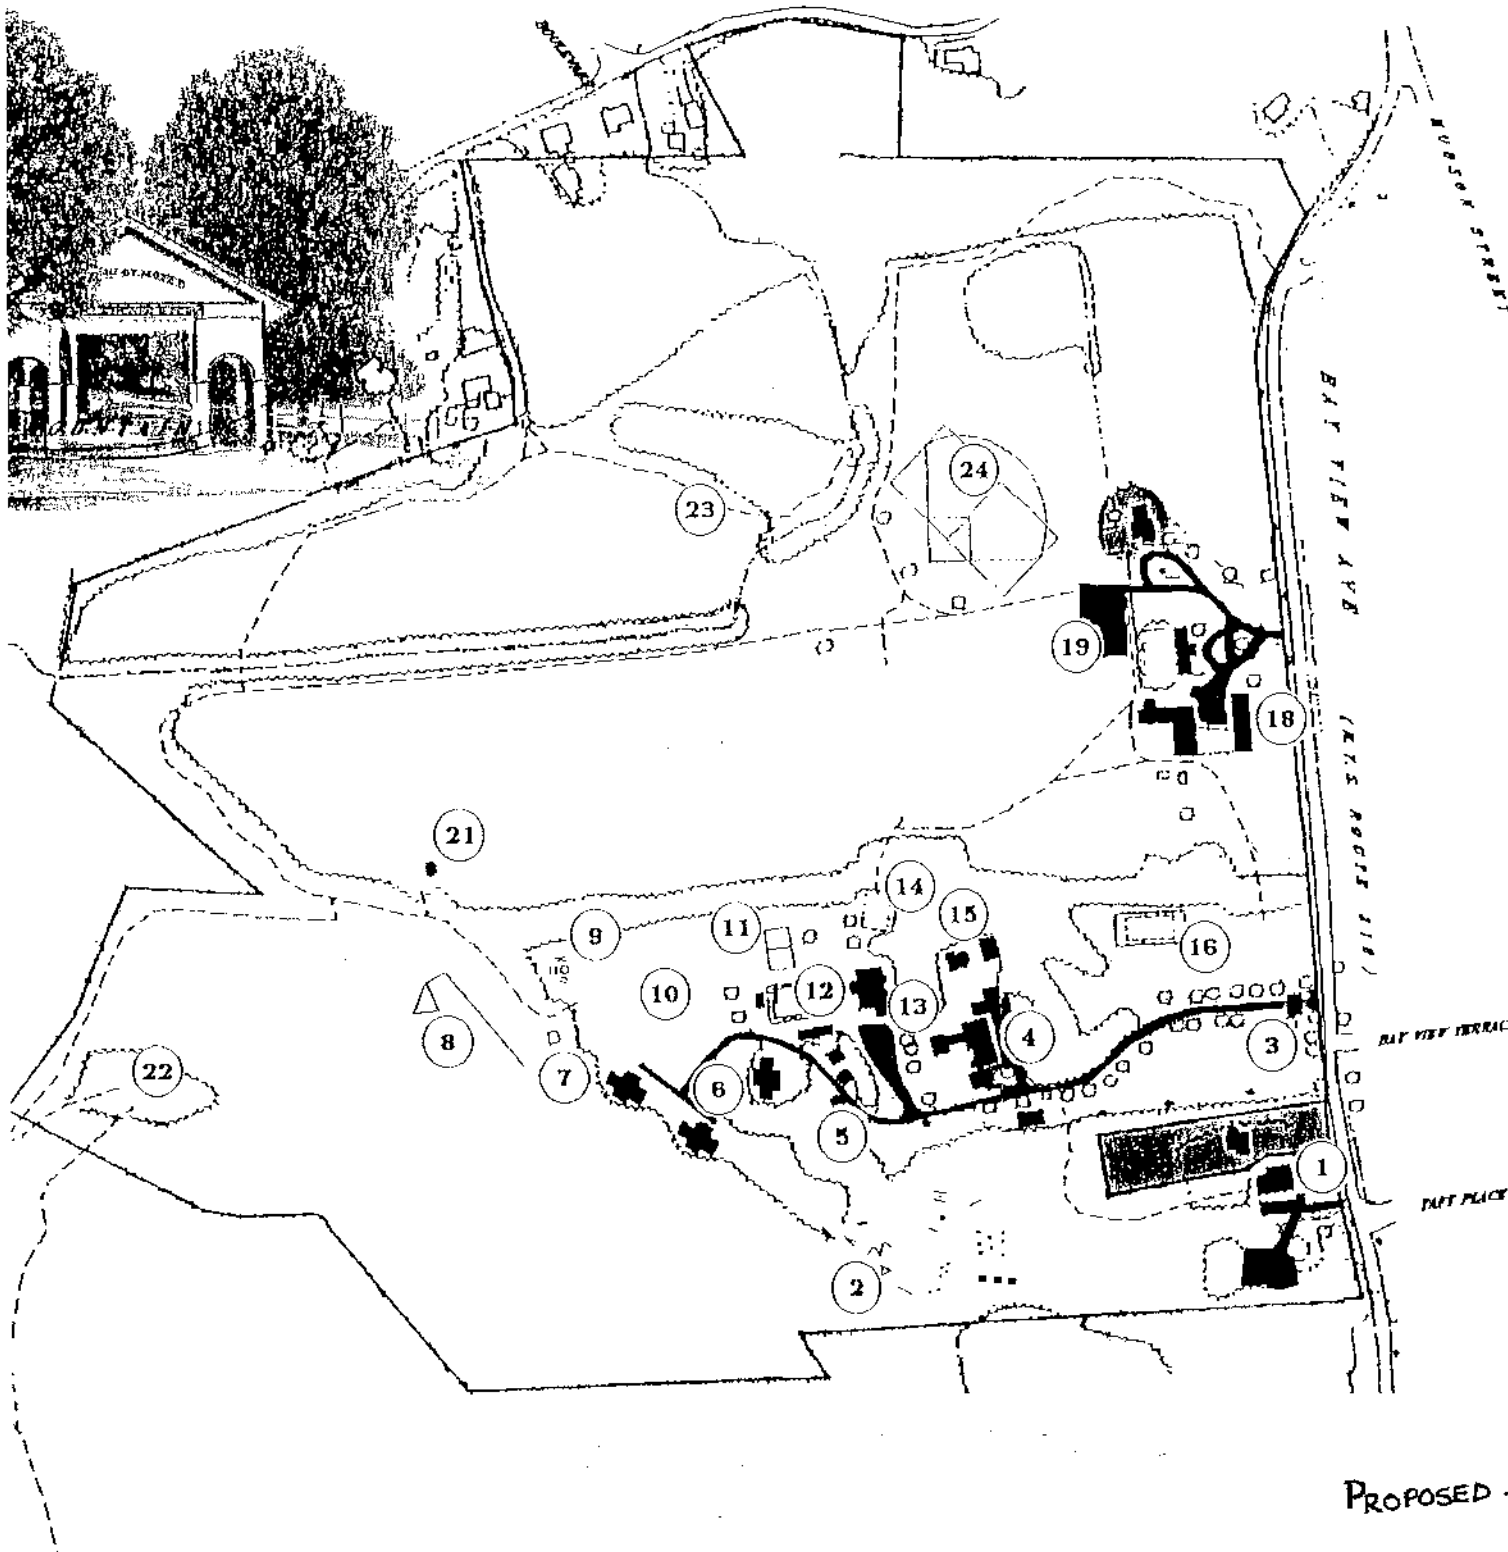

Olmsted Map

Legend

-  Private Home
-  Roads & Parking
-  Trails
-  Property Boundary
-  Wood/Field Boundary
-  Planned

Facilities

- 1 Kirkwood House
- 2 Low Rope Course
- 3 Gatehouse
- 4 Manor House
- 5 Tent Platforms
- 6 Cabins
- 7 Tower
- 8 High Rope Course
- 9 Campfire Ring
- 10 Playfield
- 11 Beach Volley Ball
- 12 Pool & Bath House
- 13 Dining Hall
- 14 Basketball Court
- 15 Craft & Nature Centers
- 16 Tennis Court

- 18 Shed, Barn & Kennel
- 19 Public Parking

- 21 Teepee (SUMMER MONTHS ONLY)
- 22 Scenic Overlook
- 23 New Stillman Trail Head
- 24 Community Ballfield

PROPOSED